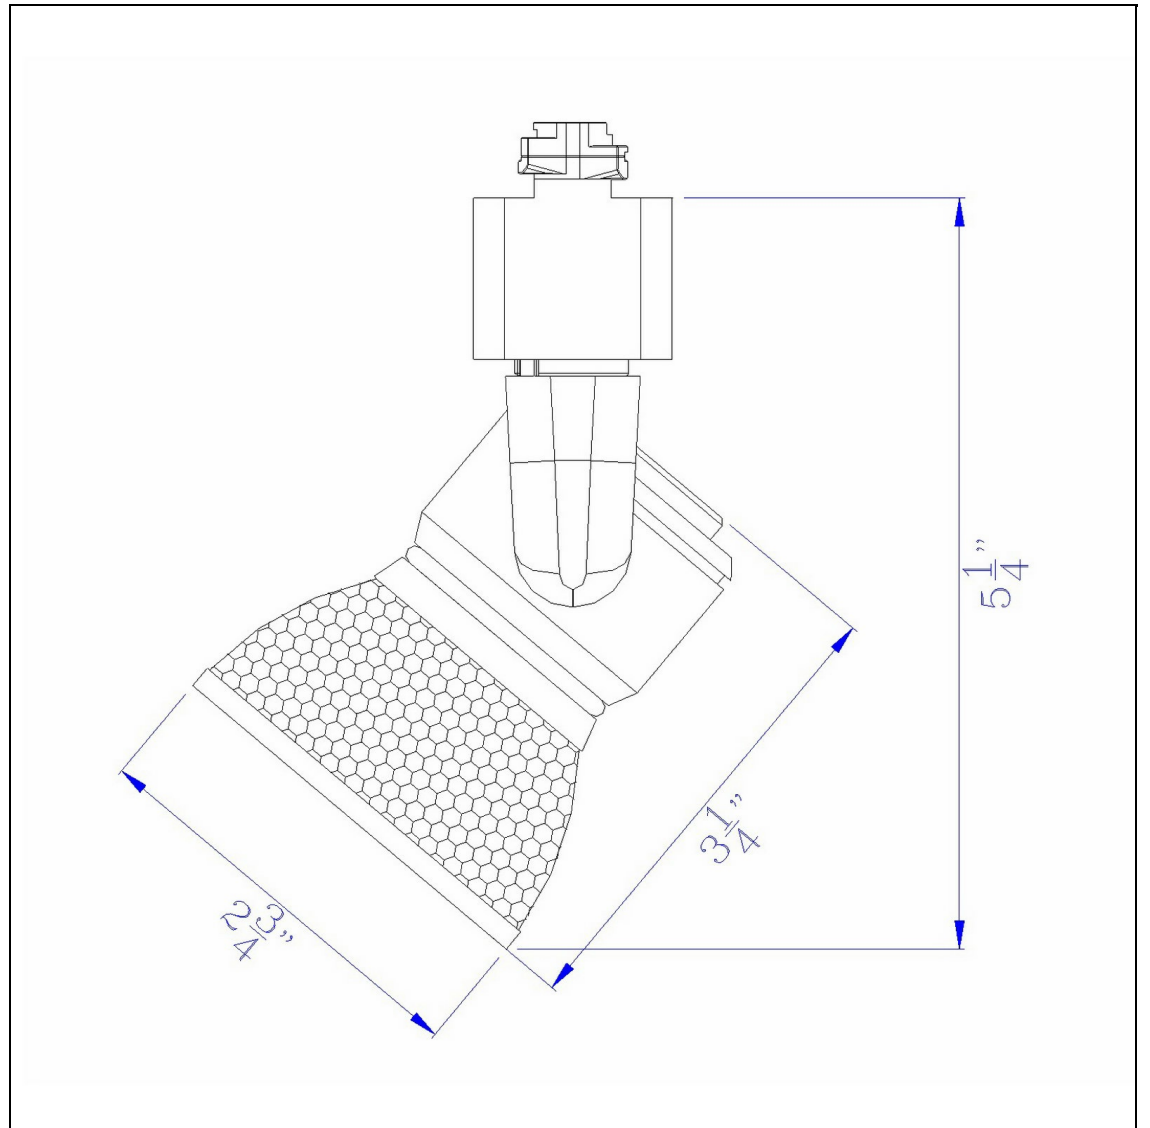

Product No. **HT-888BK-MESHURU**

Description

10W Dimmable integrated LED Track Fixture,
700 Lumen, 90 CRI
Durable Metal Construction
Dimmable with Lutron Brand Dimmers:
DVCL-153P, SCL-153P,AYCL-153P,CTCL-
153P,DVCL-253P,DVSCLL-253P,SE
700 Lumen Output
3000K Light Temperature
355 Degree Rotation
36 Degree Beam
Dimmable with Lutron Brand Dimmers:
DVCL-153P, SCL-153P,AYCL-153P,CTCL-
153P,DVCL-253P,DVSCLL-253P,SE
6.25" Height Metal Track Head in Black Finish

Technical Specifications

UPC	020193067284
Wattage	LED10W
CRI	90
Lumen	700
Switch Type	Hardwired
Bulb Base	Integrated Led
Number of Lights	1
Color	Black
Base Color	Black