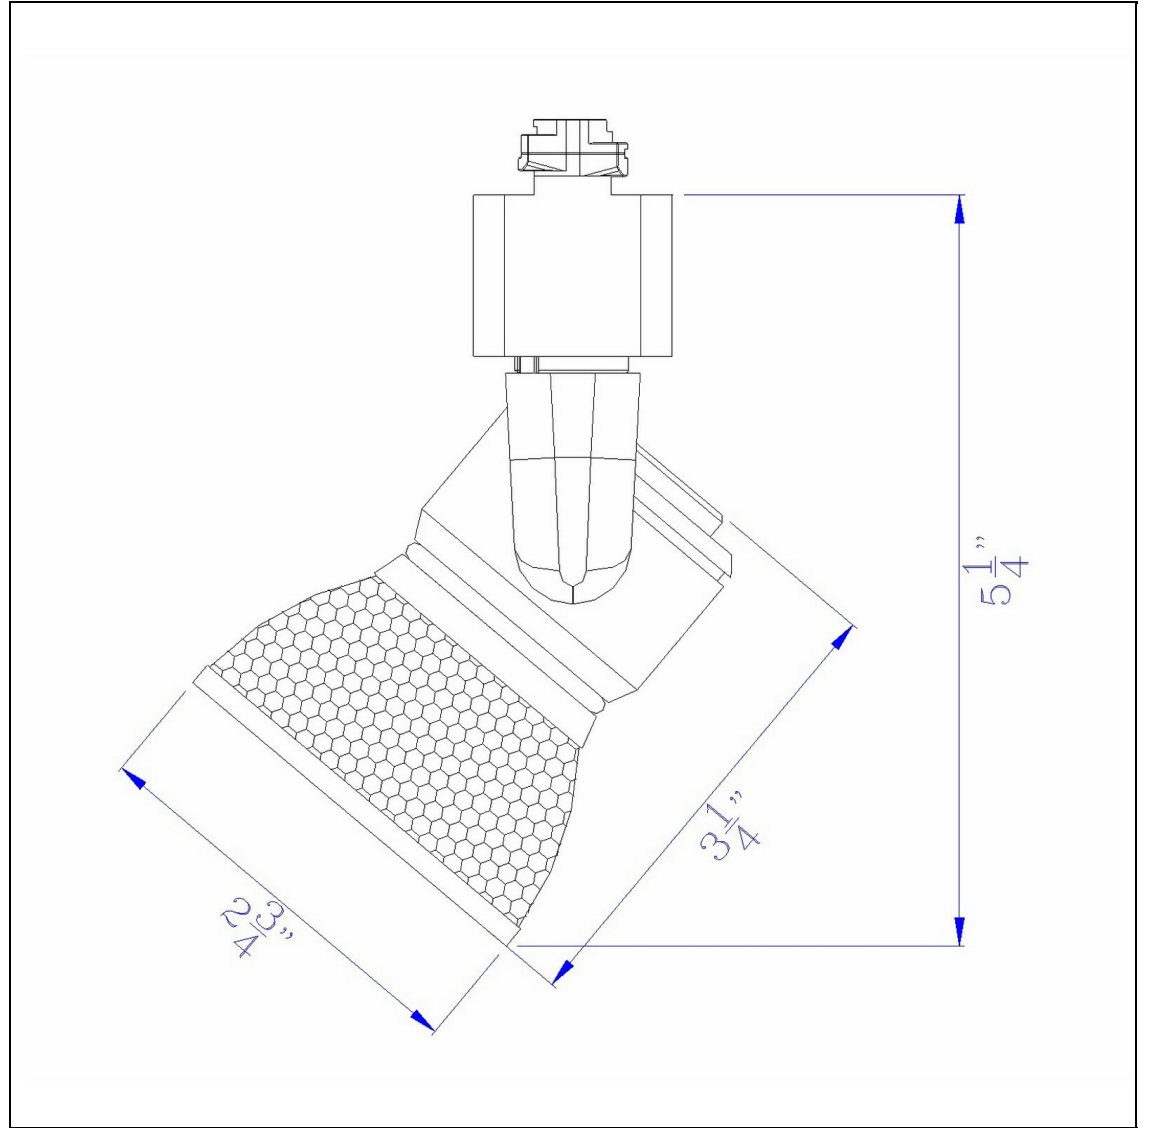

Product No. **HT-888BK-MESHBS**

Description

10W dimmable integrated LED track fixture,
700 lumen, 90 CRI
Durable Metal Construction
Dimmable with Lutron Brand Dimmers:
DVCL-153P, SCL-153P,AYCL-153P,CTCL-
153P,DVCL-253P,DVSCLL-253P,SE
700 Lumen Output
3000K Light Temperature
355 Degree Rotation
36 Degree Beam
Dimmable with Lutron Brand Dimmers:
DVCL-153P, SCL-153P,AYCL-153P,CTCL-
153P,DVCL-253P,DVSCLL-253P,SE
6.25" Height Metal Track Head in Black Finish

Technical Specifications

| | |
|-------------------------|----------------|
| UPC | 020193067284 |
| Wattage | LED10W |
| CRI | 90 |
| Lumen | 700 |
| Switch Type | Hardwired |
| Bulb Base | Integrated Led |
| Number of Lights | 1 |
| Color | Black |