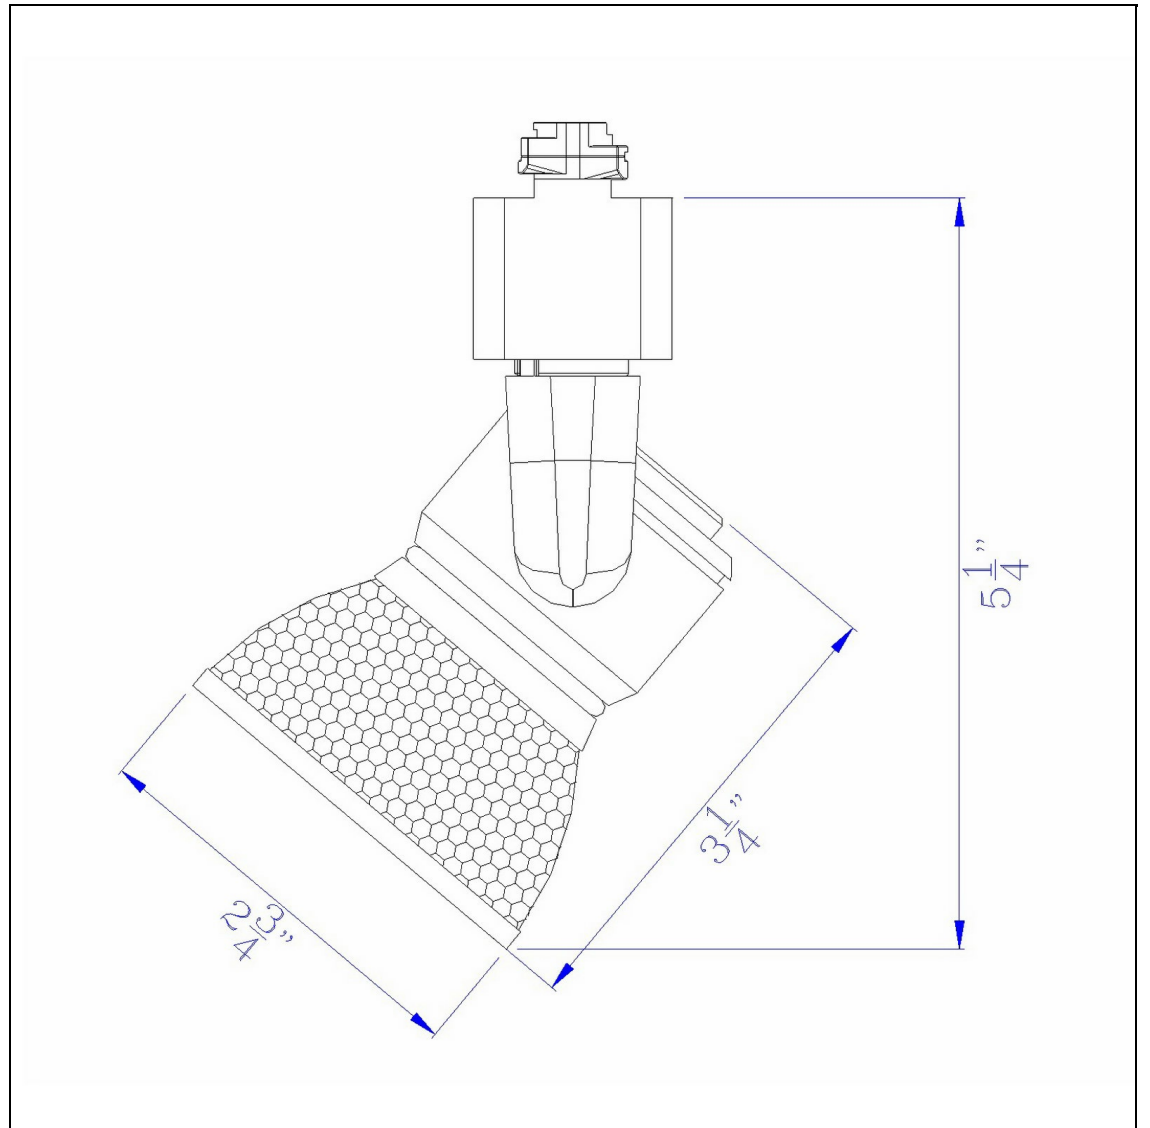

Product No. **HT-888BK-MESHBK**

Description

10W dimmable integrated LED track fixture,
700 lumen, 90 CRI
Durable Metal Construction
Dimmable with Lutron Brand Dimmers:
DVCL-153P, SCL-153P,AYCL-153P,CTCL-
153P,DVCL-253P,DVSCLL-253P,SE
700 Lumen Output
3000K Light Temperature
355 Degree Rotation
36 Degree Beam
Dimmable with Lutron Brand Dimmers:
DVCL-153P, SCL-153P,AYCL-153P,CTCL-
153P,DVCL-253P,DVSCLL-253P,SE
6.25" Height Metal Track Head in Black Finish

Technical Specifications

UPC	020193067284
Wattage	LED10W
CRI	90
Lumen	700
Switch Type	Hardwired
Bulb Base	Integrated Led
Number of Lights	1
Color	Black