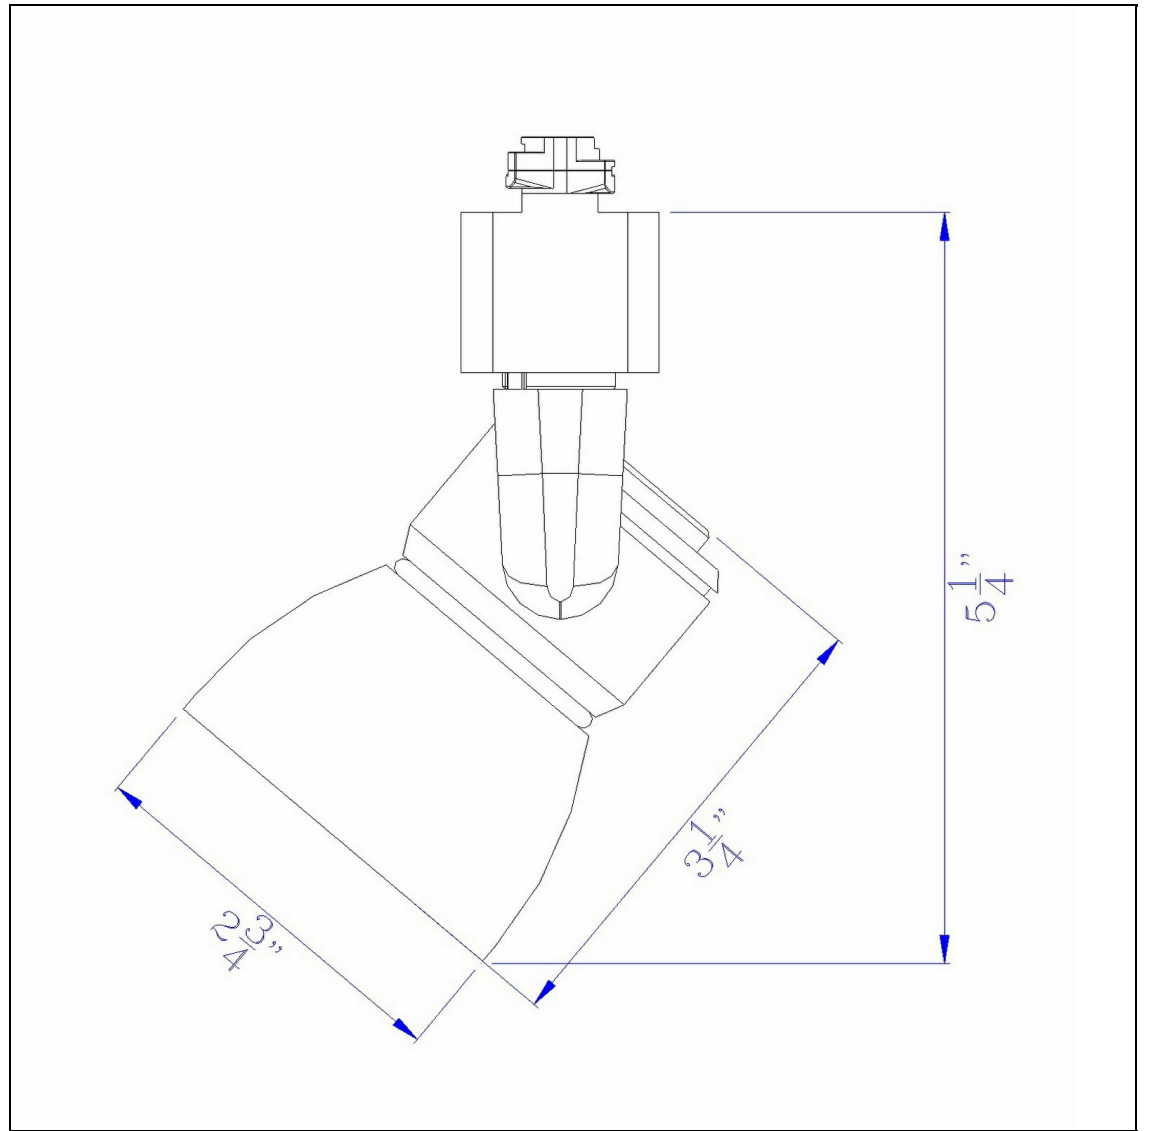

Product No. **HT-888BK-BLUCLR**

Description

10W Dimmable integrated LED Track Fixture,
700 Lumen, 90 CRI
Durable Metal Construction
Dimmable with Lutron Brand Dimmers:
DVCL-153P, SCL-153P,AYCL-153P,CTCL-
153P,DVCL-253P,DVSCLL-253P,SE
700 Lumen Output
3000K Light Temperature
355 Degree Rotation
36 Degree Beam
36 Degree Beam
Dimmable with Lutron Brand Dimmers:
DVCL-153P, SCL-153P,AYCL-153P,CTCL-
153P,DVCL-253P,DVSCLL-253P,SE
6.25" Height Metal and PLC Track Head in
Black

Technical Specifications

UPC	020193067284
Wattage	LED10W
CRI	90
Lumen	700
Switch Type	Hardwired
Bulb Base	Integrated Led
Number of Lights	1
Color	Black
Base Color	Black