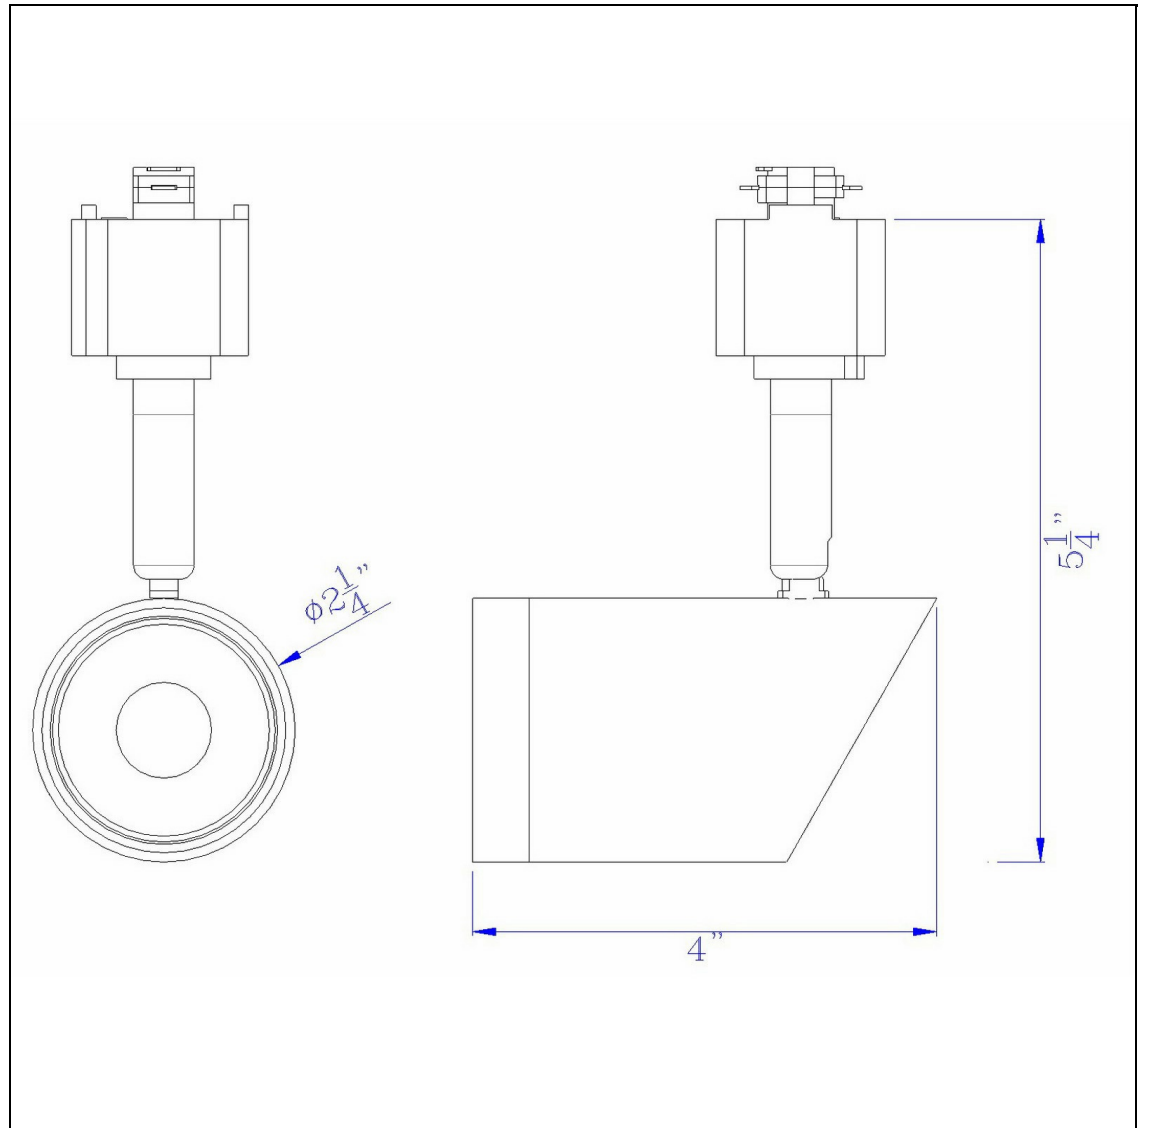

Product No. **HT-814-WH**

Description

12W Dimmable integrated LED Track Fixture,
720 Lumen, 90 CRI
Durable Aluminum Cast Construction
Dimmable with Lutron Brand Dimmers:
DVCL-153P, SCL-153P,AYCL-153P,CTCL-
153P,DVCL-253P,DVSCLL-253P,SE
720 Lumen Output
3000K Light Temperature
355 Degree Rotation
38 Degree Beam
Dimmable with Lutron Brand Dimmers:
DVCL-153P, SCL-153P,AYCL-153P,CTCL-
153P,DVCL-253P,DVSCLL-253P,SE
6.75" Height Aluminum Cast Track in White
Finish

Technical Specifications

UPC	020193067284
Wattage	LED12W
CRI	90
Lumen	720
Switch Type	Hardwired
Bulb Base	Integrated Led
Number of Lights	1
Color	White
Base Color	White

Carton 1 Dimensions	14.30 x 10.50 x 11.30
Carton 2 Dimensions	0.00 x 0.00 x 11.30
Package Dimensions	L: 11.30 W: 10.50 H: 14.30