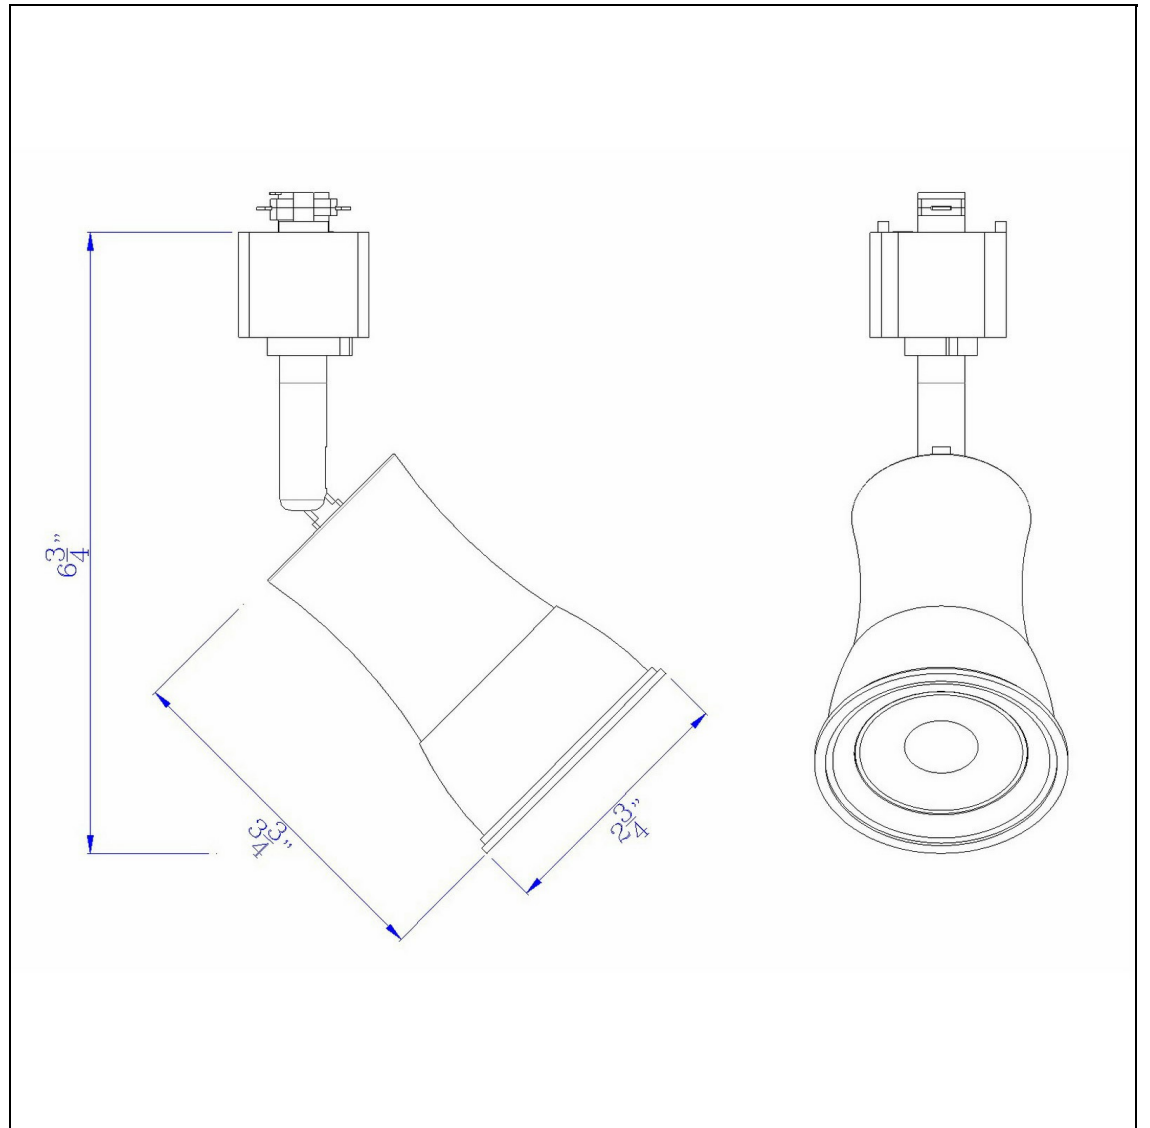

Product No. **HT-813-WH**

Description

12W Dimmable integrated LED Track Fixture,
720 Lumen, 90 CRI
Durable Aluminum Cast Construction
Dimmable with Lutron Brand Dimmers:
DVCL-153P, SCL-153P,AYCL-153P,CTCL-
153P,DVCL-253P,DVSCLL-253P,SE
720 Lumen Output
3000K Light Temperature
355 Degree Rotation
38 Degree Beam
Dimmable with Lutron Brand Dimmers:
DVCL-153P, SCL-153P,AYCL-153P,CTCL-
153P,DVCL-253P,DVSCLL-253P,SE
6.75" Height Aluminum Cast Track in White
Finish

Technical Specifications

UPC	020193067284	Carton 1 Dimensions	11.50 x 13.00 x 15.00
Wattage	LED12W	Carton 2 Dimensions	0.00 x 0.00 x 15.00
CRI	90	Package Dimensions	L: 15.00 W: 13.00 H: 11.50
Lumen	720		
Switch Type	Hardwired		
Bulb Base	Integrated Led		
Number of Lights	1		
Color	White		
Base Color	White		