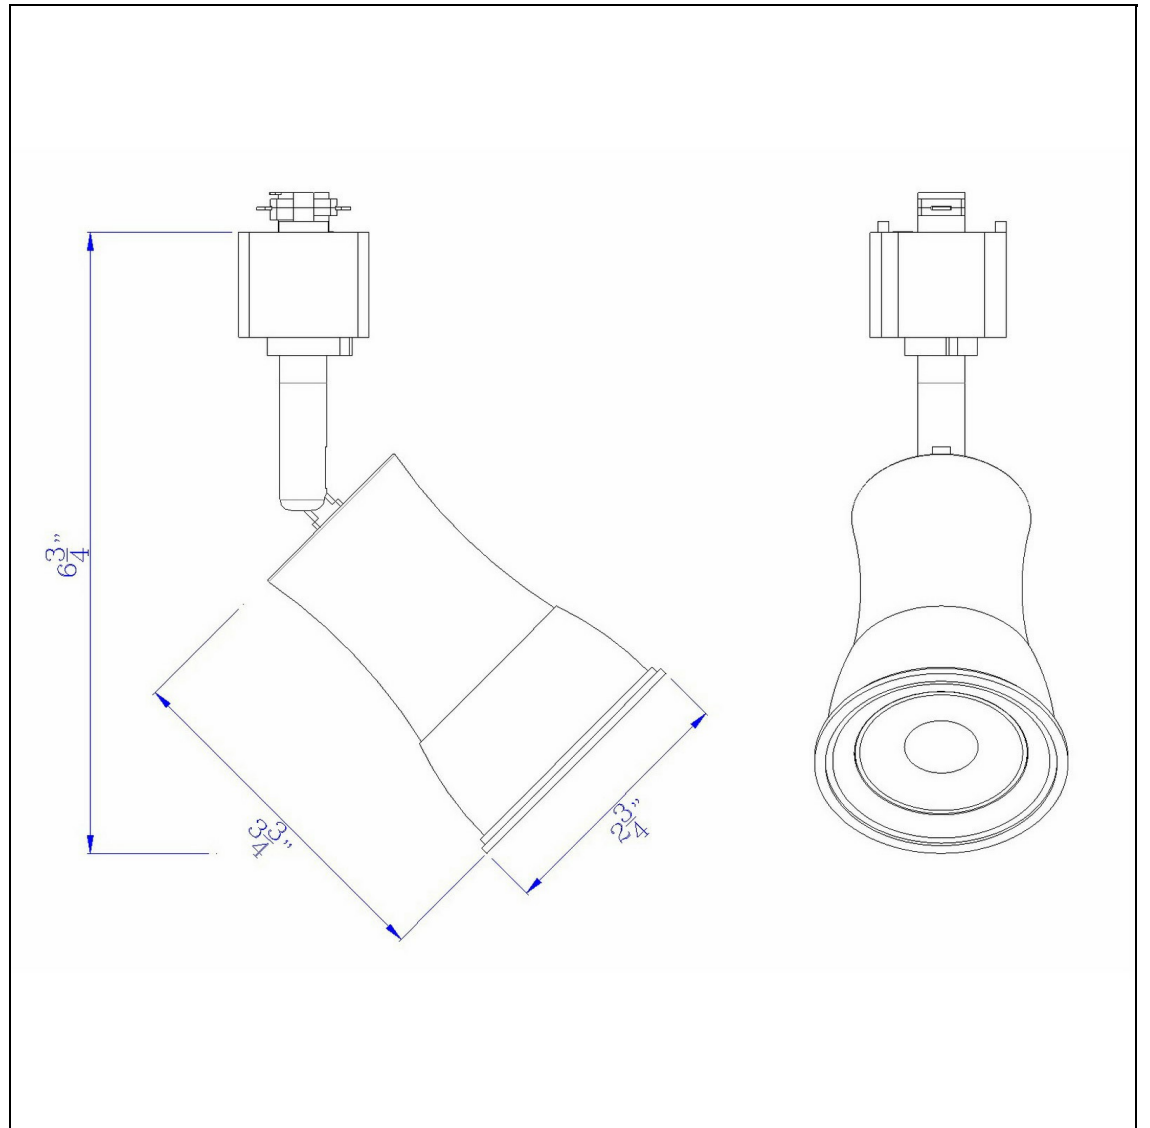

Product No. **HT-813-BK**

Description

12W Dimmable integrated LED Track Fixture,
720 Lumen, 90 CRI
Durable Aluminum Cast Construction
Dimmable with Lutron Brand Dimmers:
DVCL-153P, SCL-153P,AYCL-153P,CTCL-
153P,DVCL-253P,DVSCLL-253P,SE
720 Lumen Output
3000K Light Temperature
355 Degree Rotation
38 Degree Beam
Dimmable with Lutron Brand Dimmers:
DVCL-153P, SCL-153P,AYCL-153P,CTCL-
153P,DVCL-253P,DVSCLL-253P,SE
6.75" Height Aluminum Cast Track in Black
Finish

Technical Specifications

UPC	020193067284	Carton 1 Dimensions	11.50 x 13.00 x 15.00
Wattage	LED12W	Carton 2 Dimensions	0.00 x 0.00 x 15.00
CRI	90	Package Dimensions	L: 15.00 W: 13.00 H: 11.50
Lumen	720		
Switch Type	Hardwired		
Bulb Base	Integrated Led		
Number of Lights	1		
Color	Black		
Base Color	Black		