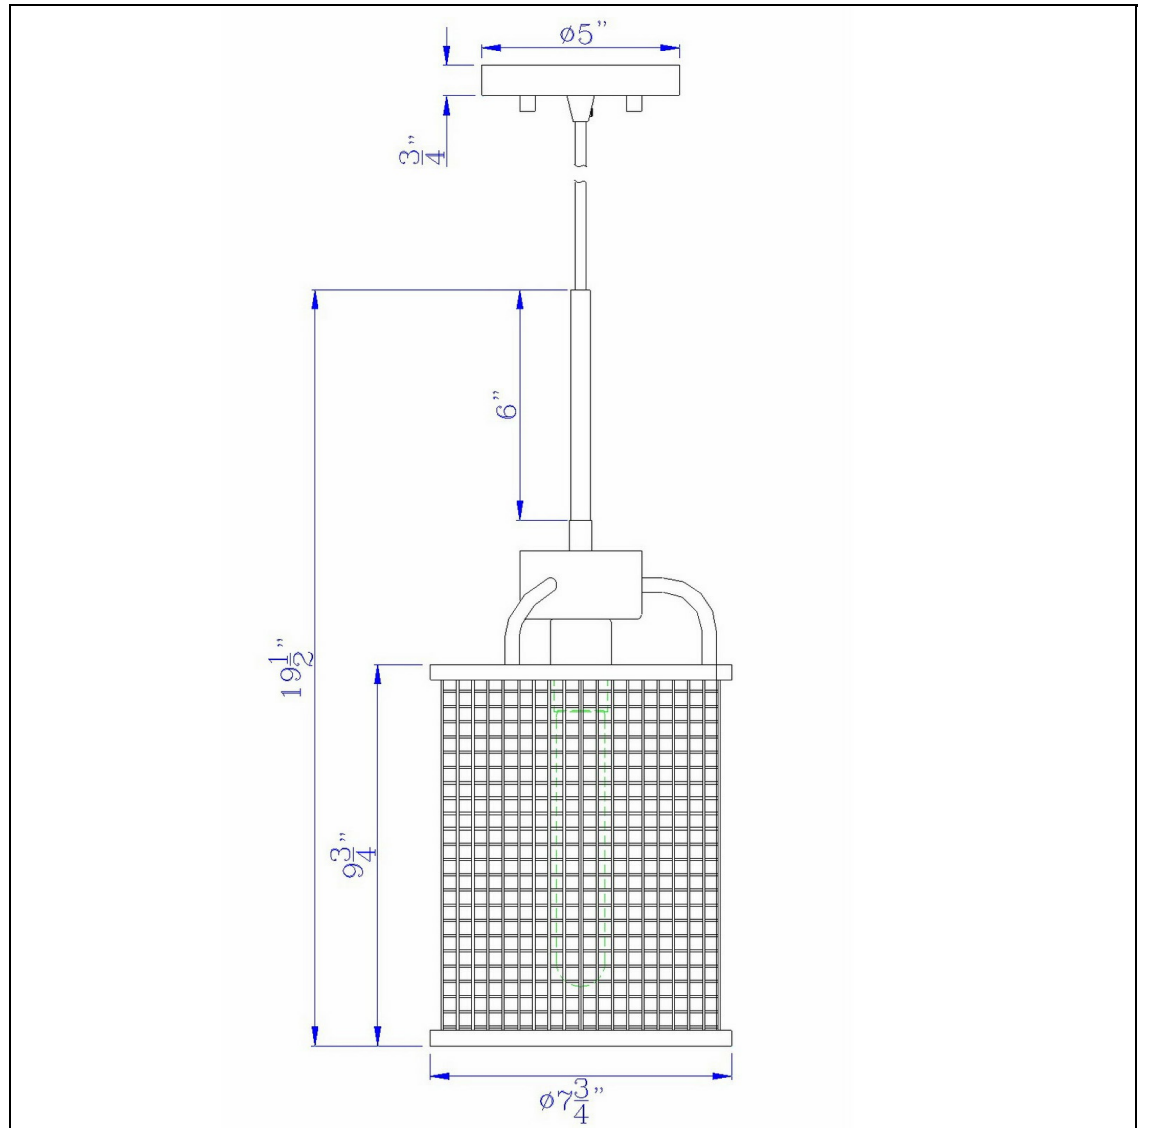

Product No. **FX-3720-1**

Description

Aberdeen Mesh Metal/Wood Pendant Light
(Edison Bulb Not included)
Durable Metal Construction
Wood Accent Piece
Cylindrical Grill Shade
6 Foot Cord
5" Canopy
19.5" Height Metal and Pinewood Pendant in
Bronze Wood Finish

Technical Specifications

UPC	020193067284	Carton 1 Dimensions	17.80 x 9.80 x 9.80
Wattage	60W	Carton 2 Dimensions	0.00 x 0.00 x 9.80
CRI	N/A	Package Dimensions	L: 9.80 W: 9.80 H: 17.80
Lumen	N/A		
Switch Type	Hardwired		
Bulb Base	E26		
Number of Lights	1		
Color	Bronze/Wood		
Base Color	Bronze/Wood		