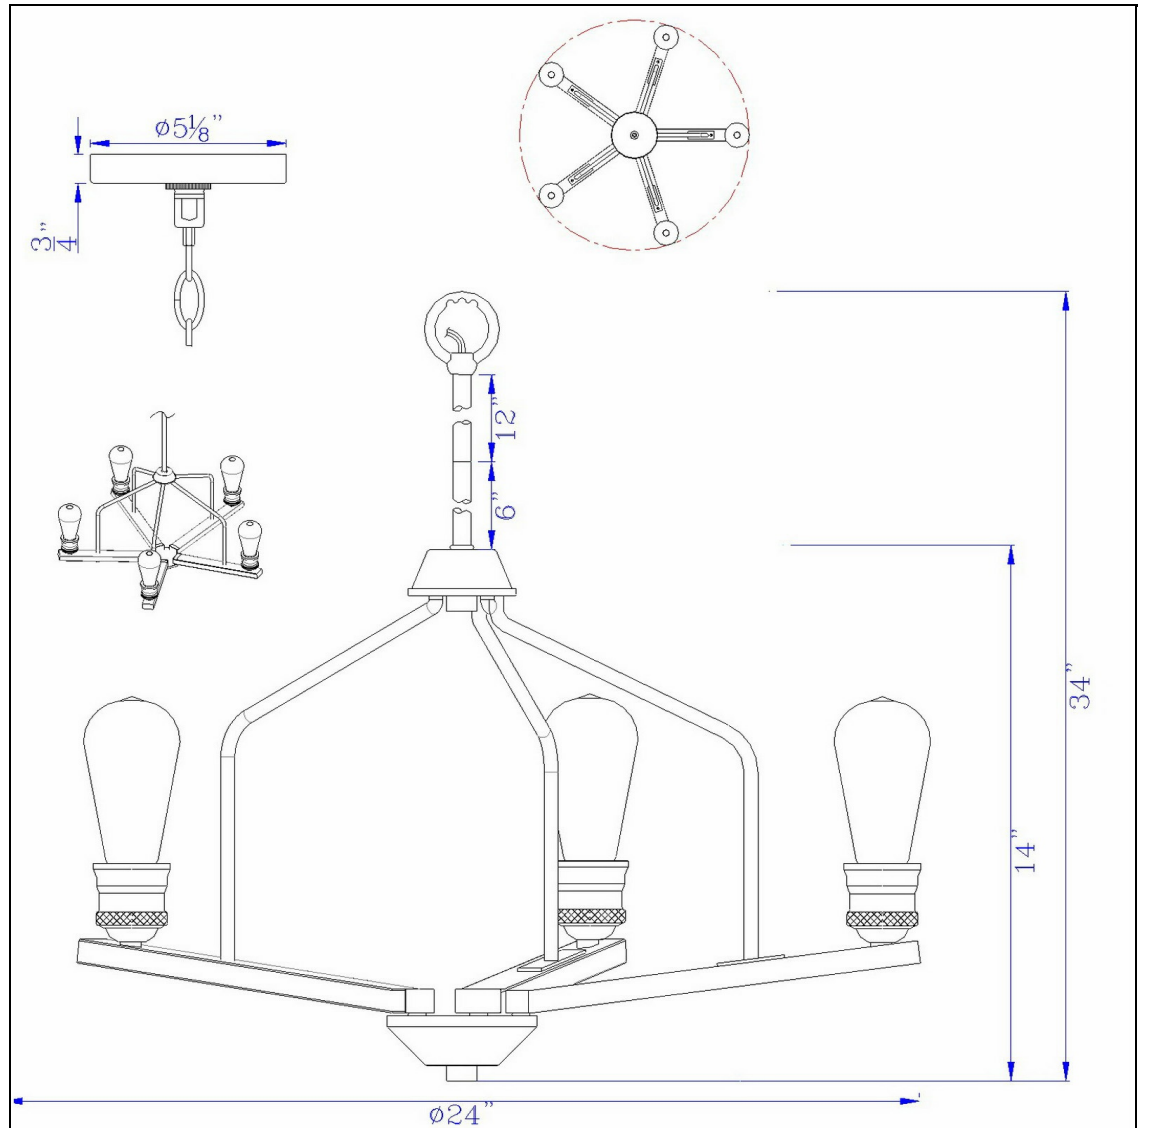

Product No. **FX-3716-5**

Description

Corning metal chandelier (Edison bulbs NOT included)  
 Durable Metal and Wood Construction  
 Textured Bronze Finish  
 Wood Plank Accents  
 5.13" Diameter Canopy Included  
 6 Foot Metal Chain  
 34" Height Metal Chandelier in Textured Bronze/Drifted Wood Finish

Technical Specifications

<b>UPC</b>	020193067284	<b>Carton 1 Dimensions</b>	16.30 x 9.00 x 25.80
<b>Wattage</b>	60W X 5	<b>Carton 2 Dimensions</b>	0.00 x 0.00 x 25.80
<b>Switch Type</b>	Hardwired	<b>Package Dimensions</b>	L: 25.80 W: 9.00 H: 16.30
<b>Bulb Base</b>	E26		
<b>Number of Lights</b>	5		
<b>Color</b>	Textured Bronze/drifted wood		