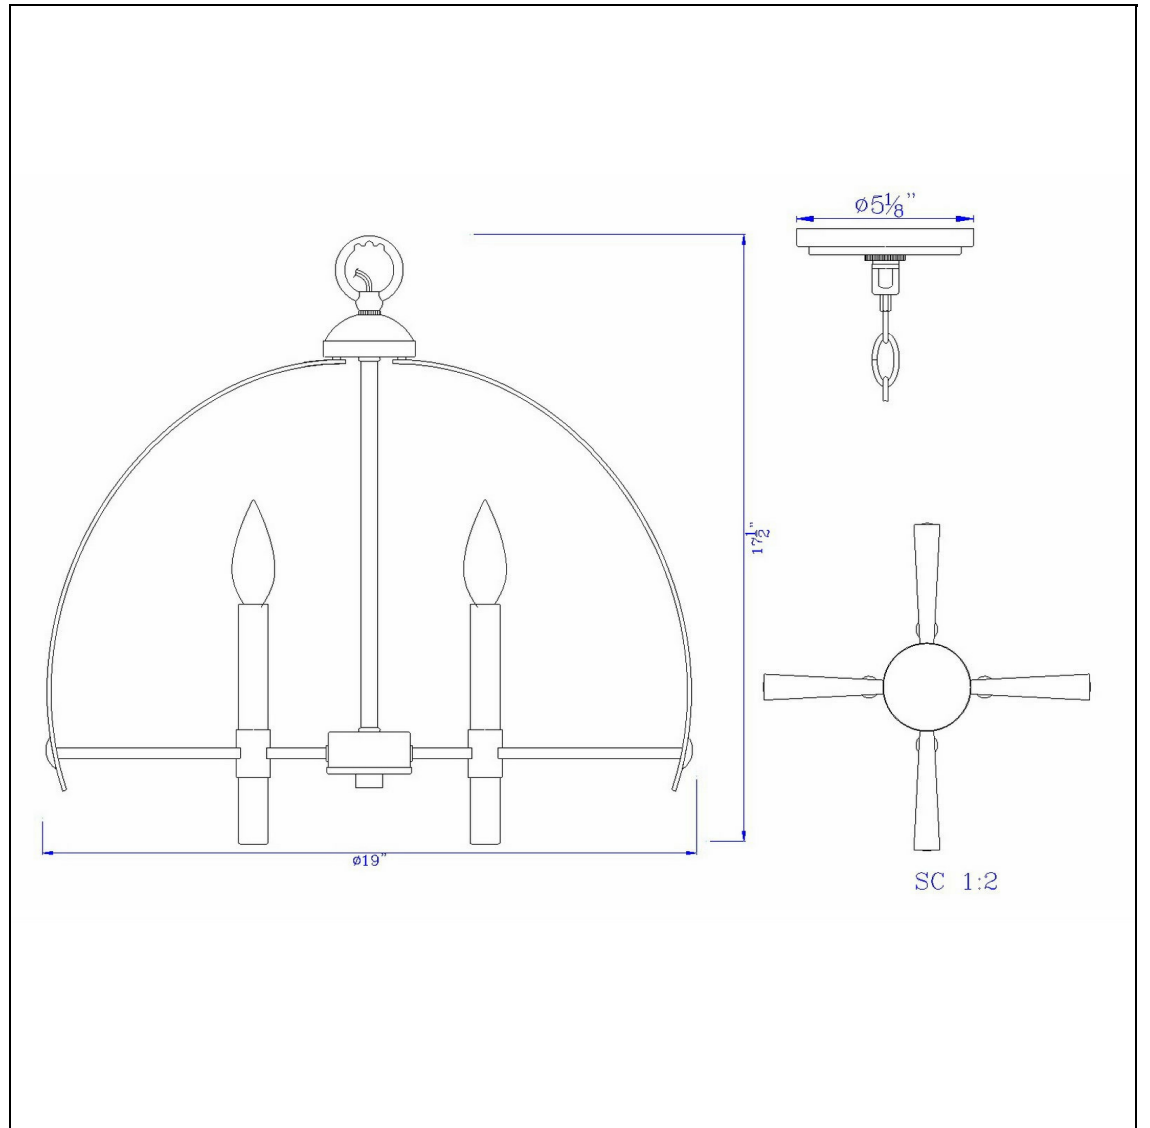

Product No. **FX-3713-4**

Description

Utica metal chandelier
Durable Metal Construction
Antique Brass Candelabra Stems
5.13" Diameter Canopy Included
6 Foot Metal Chain
10' Foot Cord
17.5" Height Metal Chandelier in Antique Brass/Bronze Finish

Technical Specifications

UPC	020193067284	Carton 1 Dimensions	18.00 x 16.30 x 16.30
Wattage	60W X 4	Carton 2 Dimensions	0.00 x 0.00 x 16.30
Switch Type	Hardwired	Package Dimensions	L: 16.30 W: 16.30 H: 18.00
Bulb Base	E12		
Number of Lights	4		
Color	Antique Brass/Bronze		