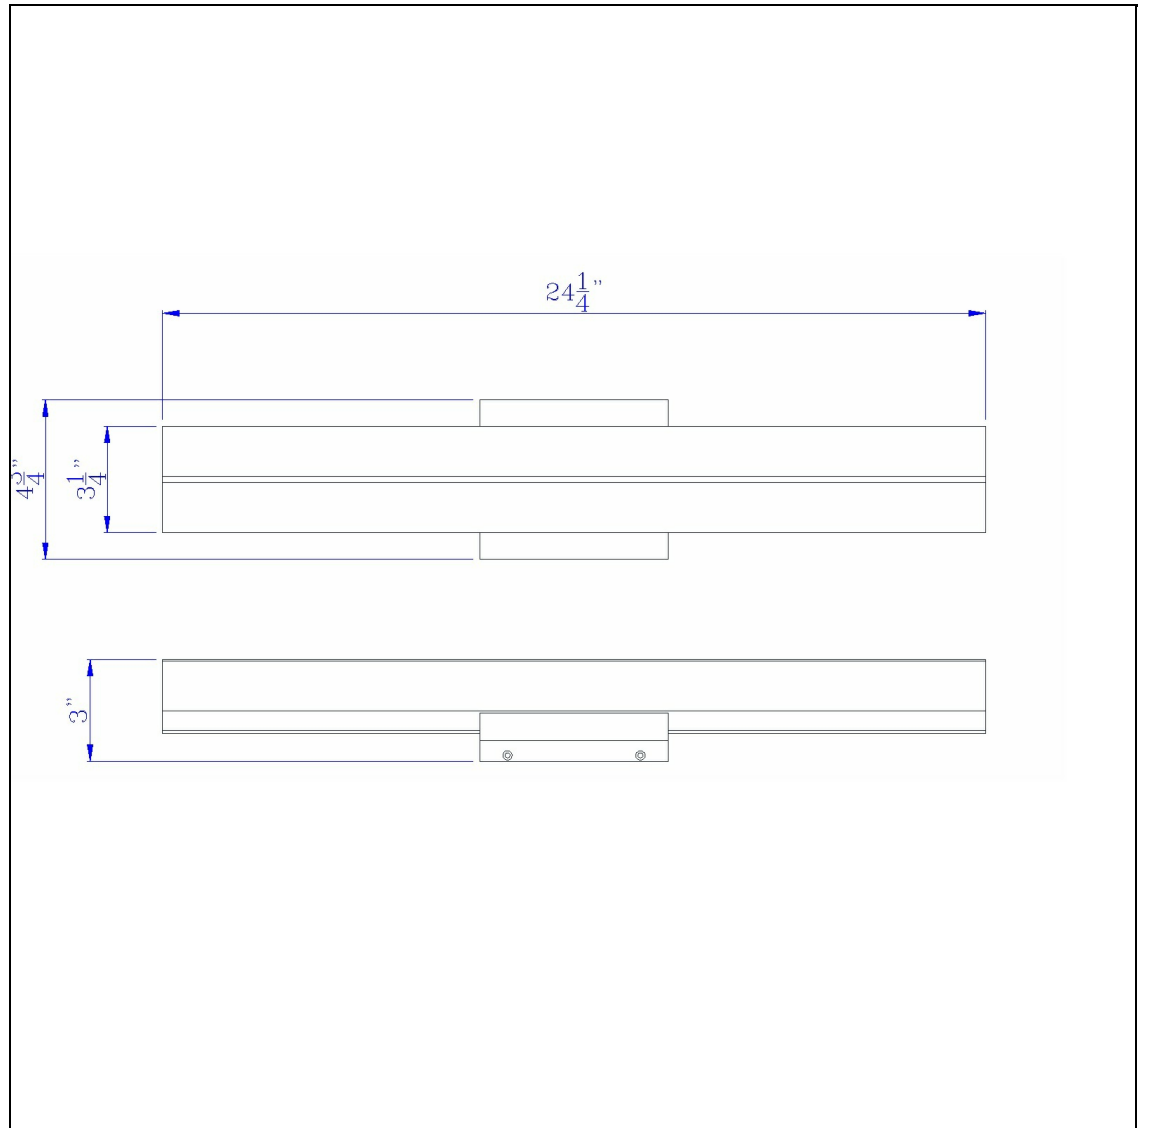

Product No. **LA-8605-M**

Description

integrated LED 26W, 1950 Lumen, 80 CRI  
Dimmable Vanity Light With Acrylic Diffuser  
Intergrated LED  
Triangular shape  
Vanity Light  
Acrylic Diffuser  
1950 Lumen Output  
3000K Color Temperature  
4.75" Height Acrylic and Metal Vanity Light in  
Brushed Steel Finish

Technical Specifications

<b>UPC</b>	020193067284	<b>Carton 1 Dimensions</b>	11.80 x 21.00 x 27.10
<b>Wattage</b>	LED26W	<b>Carton 2 Dimensions</b>	0.00 x 0.00 x 27.10
<b>CRI</b>	80	<b>Package Dimensions</b>	L: 27.10 W: 21.00 H: 11.80
<b>Lumen</b>	1950		
<b>Switch Type</b>	Hardwired		
<b>Bulb Base</b>	Intergrated LED		
<b>Number of Lights</b>	Intergrated LED		
<b>Color</b>	Brushed Steel		
<b>Base Color</b>	Brushed Steel		