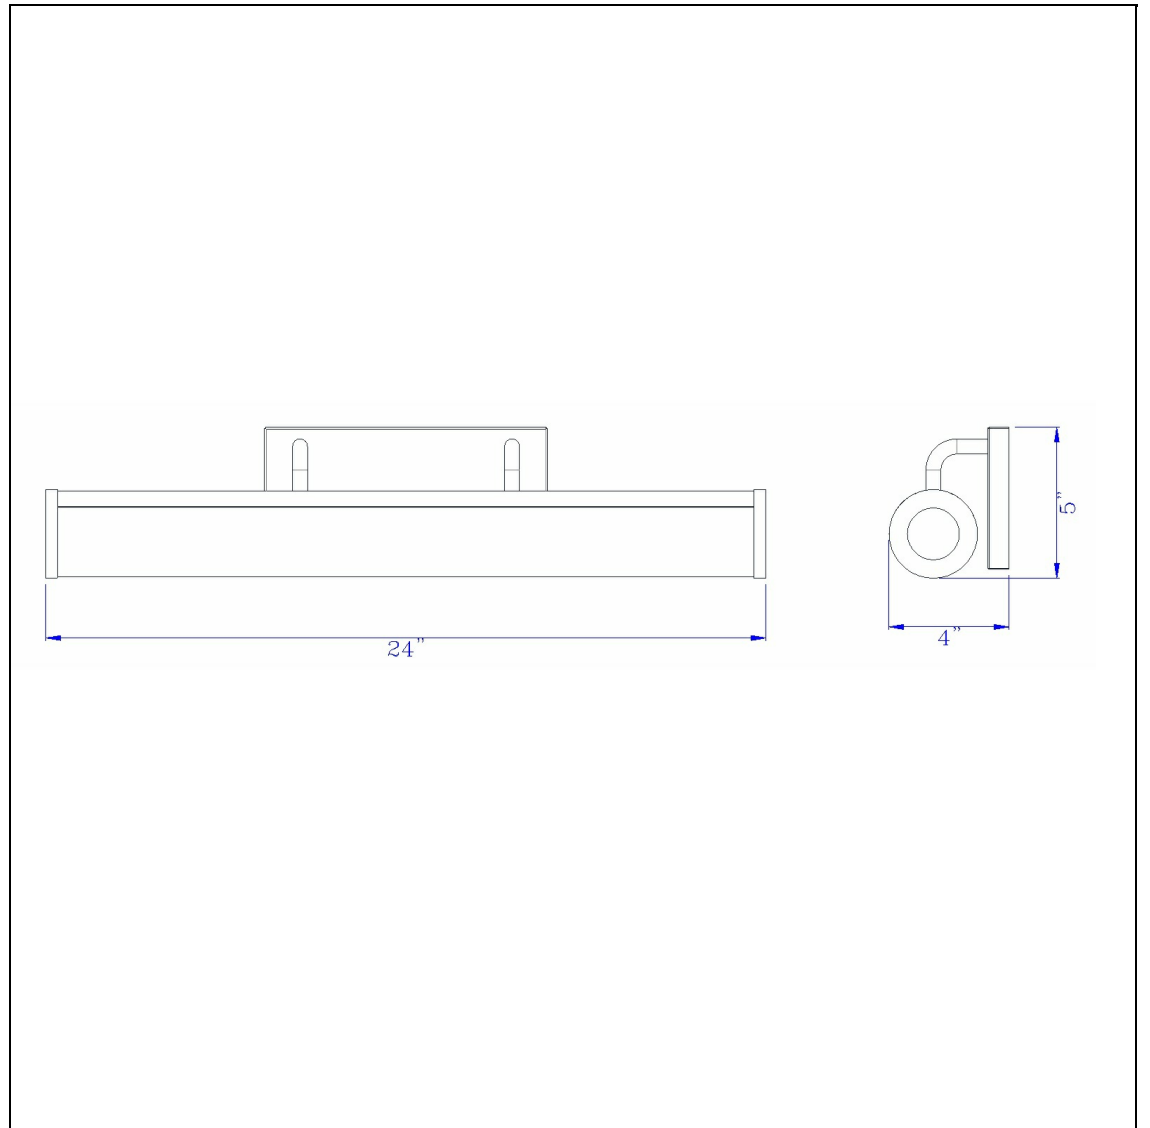

Product No. **LA-8604-M**

Description

Integrated LED 26W, 1950 lumen, 80 CRI dimmable vanity light with acrylic diffuser
 Intergrated LED
 Circular Tube Design
 Vanity Light
 Acrylic Diffuser
 1950 Lumen Output
 3000K Color Temperature
 5" Height Acrylic and Metal Vanity Light in Brushed Steel Finish

Technical Specifications

UPC	020193067284
Wattage	LED26W
CRI	80
Lumen	1950
Switch Type	Hardwired
Bulb Base	Intergrated LED
Number of Lights	Intergrated LED
Color	Brushed Steel
Base Color	Brushed Steel

Carton 1 Dimensions	15.50 x 22.00 x 26.50
Carton 2 Dimensions	0.00 x 0.00 x 26.50
Package Dimensions	L: 26.50 W: 22.00 H: 15.50