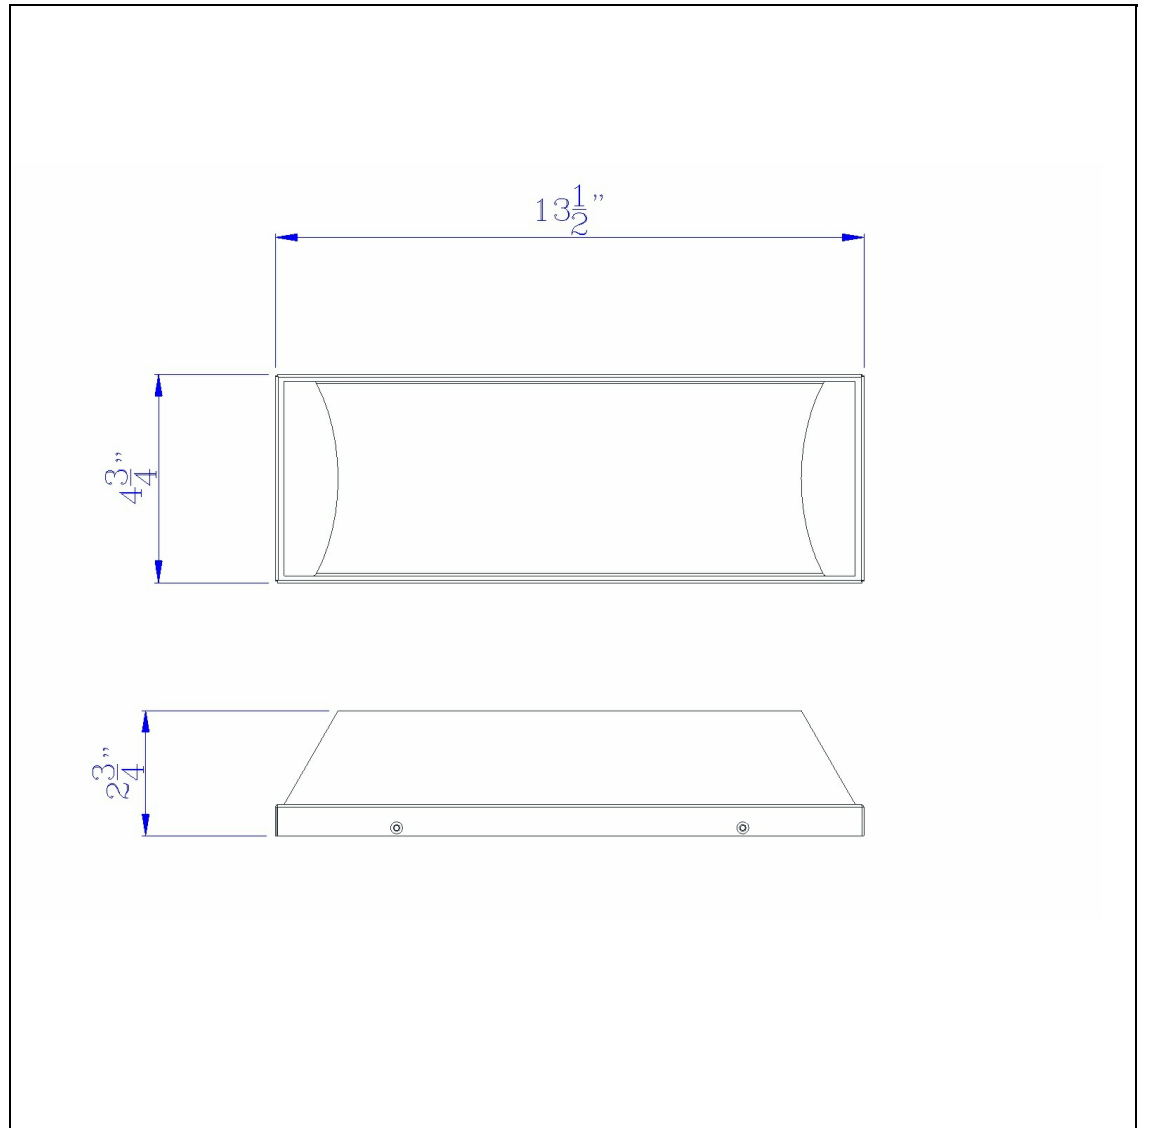

Product No. **LA-8603-S**

Description

integrated LED 13W, 940 Lumen, 80 CRI
Dimmable Vanity Light With Acrylic Diffuser
Intergrated LED
Linear Design
Vanity Light
Acrylic Diffuser
940 Lumen Output
3000K Color Temperature
4.75" Height Acrylic and Metal Vanity Light in
Brushed Steel Finish

Technical Specifications

| | |
|-------------------------|-----------------|
| UPC | 020193067284 |
| Wattage | LED13W |
| CRI | 80 |
| Lumen | 940 |
| Switch Type | Hardwired |
| Bulb Base | Intergrated LED |
| Number of Lights | Intergrated LED |
| Color | Brushed Steel |
| Base Color | Brushed Steel |

| | |
|----------------------------|----------------------------|
| Carton 1 Dimensions | 11.80 x 15.30 x 21.00 |
| Carton 2 Dimensions | 0.00 x 0.00 x 21.00 |
| Package Dimensions | L: 21.00 W: 15.30 H: 11.80 |